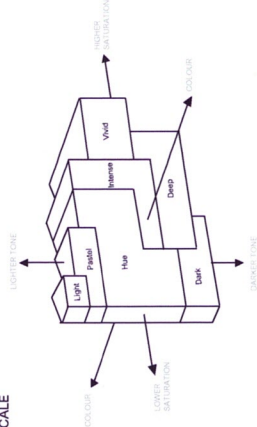

Description ..... One transparent gemstone  
 Weight ..... 1.833 ct  
 Measurements ..... 8.35 x 6.45 x 4.33 mm  
 Shape ..... Oval  
 Identification ..... Natural SPINEL  
 Colour ..... Orangy red

Comment: No indications of any treatment  
 Geographic Origin: Mahenge (Tanzania)  
 Spinel from Tanzania formed ~650 m.y.a

M.P.H. Curti, GG  
 Chief gemmologist

T. Rozet, ATC  
 Gemmologist

Image is approximate

Cutting characteristics

BELLEROPHON  
 COLOUR  
 SCALE

BELLEROPHON  
 CLARITY  
 SCALE

Bellerophon®  
 Gemlab