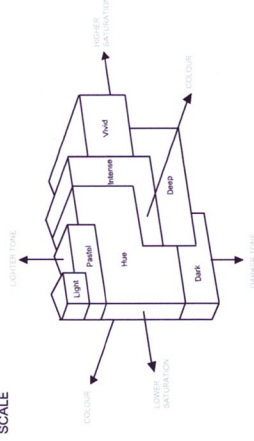

Description One transparent gemstone
 Weight 6.015 ct
 Measurements 11.32 x 9.38 x 7.29 mm
 Shape Oval
 Identification Natural S A P P H I R E
 Colour Vivid blue

Comment: Indications of heating
 Geographic Origin: Ceylon (Sri Lanka)
 Sapphire from Sri Lanka formed ~550 m.y.a

This sapphire may be called "Cornflower" in the trade.

M.P.H. Curti, GG
 Chief gemmologist

T. Rozet, ATC, GA
 Gemmologist

Image is approximate

Cutting characteristics

BELLEROPHON
 COLOUR
 SCALE

BELLEROPHON
 CLARITY
 SCALE

CLARITY SCALE

Bellerophon®

Gemlab