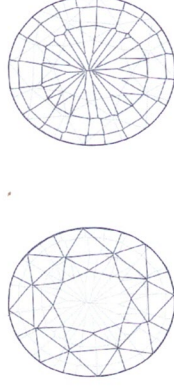

Description One transparent gemstone
 Weight 6.015 ct
 Measurements 11.32 x 9.38 x 7.29 mm
 Shape Oval
 Identification Natural S A P P H I R E
 Colour Vivid blue

Comment: Indications of heating
 Geographic Origin: Ceylon (Sri Lanka)
 Sapphire from Sri Lanka formed ~550 m.y.a

This sapphire may be called "Cornflower" in the trade.

M.P.H. Curti, GG
 Chief gemmologist

T. Rozet, ATC, GA
 Gemmologist

Image is approximate

Cutting characteristics

BELLEROPHON
 COLOUR
 SCALE

BELLEROPHON
 CLARITY
 SCALE

CLARITY SCALE

Bellerophon®

Gemlab